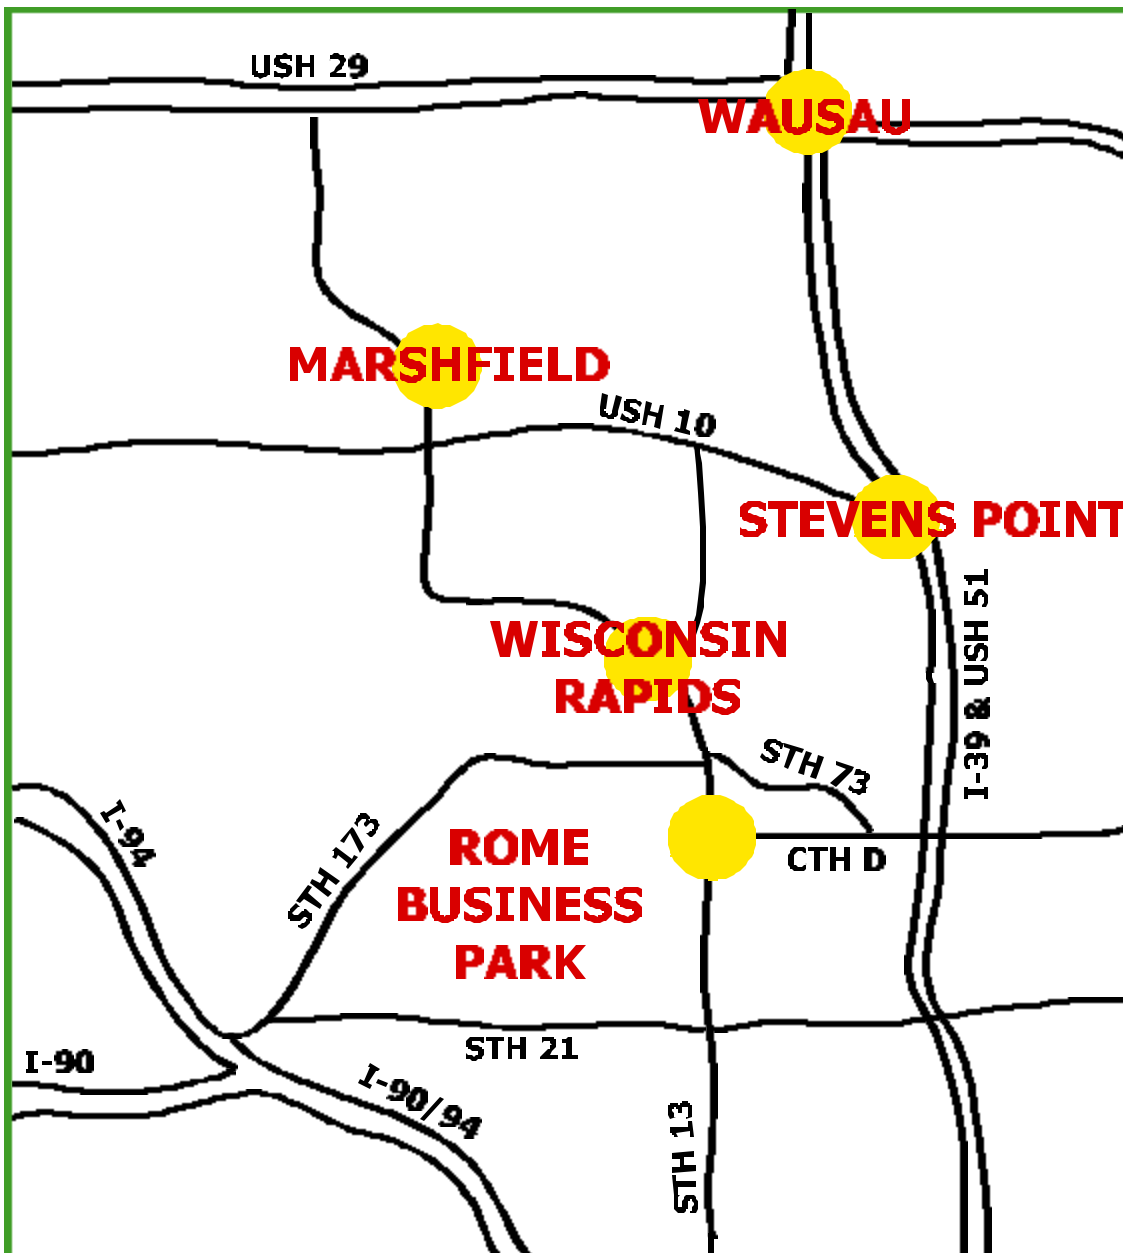

# ROME BUSINESS CENTER TRANSPORTATION ACCESS

## Distance To:

STH 13	0 Miles
I-39 & USH 51	12 Miles
I-90/94	50 Miles
STH 21	14 Miles
STH 73	6 Miles
USH 29	65 Miles