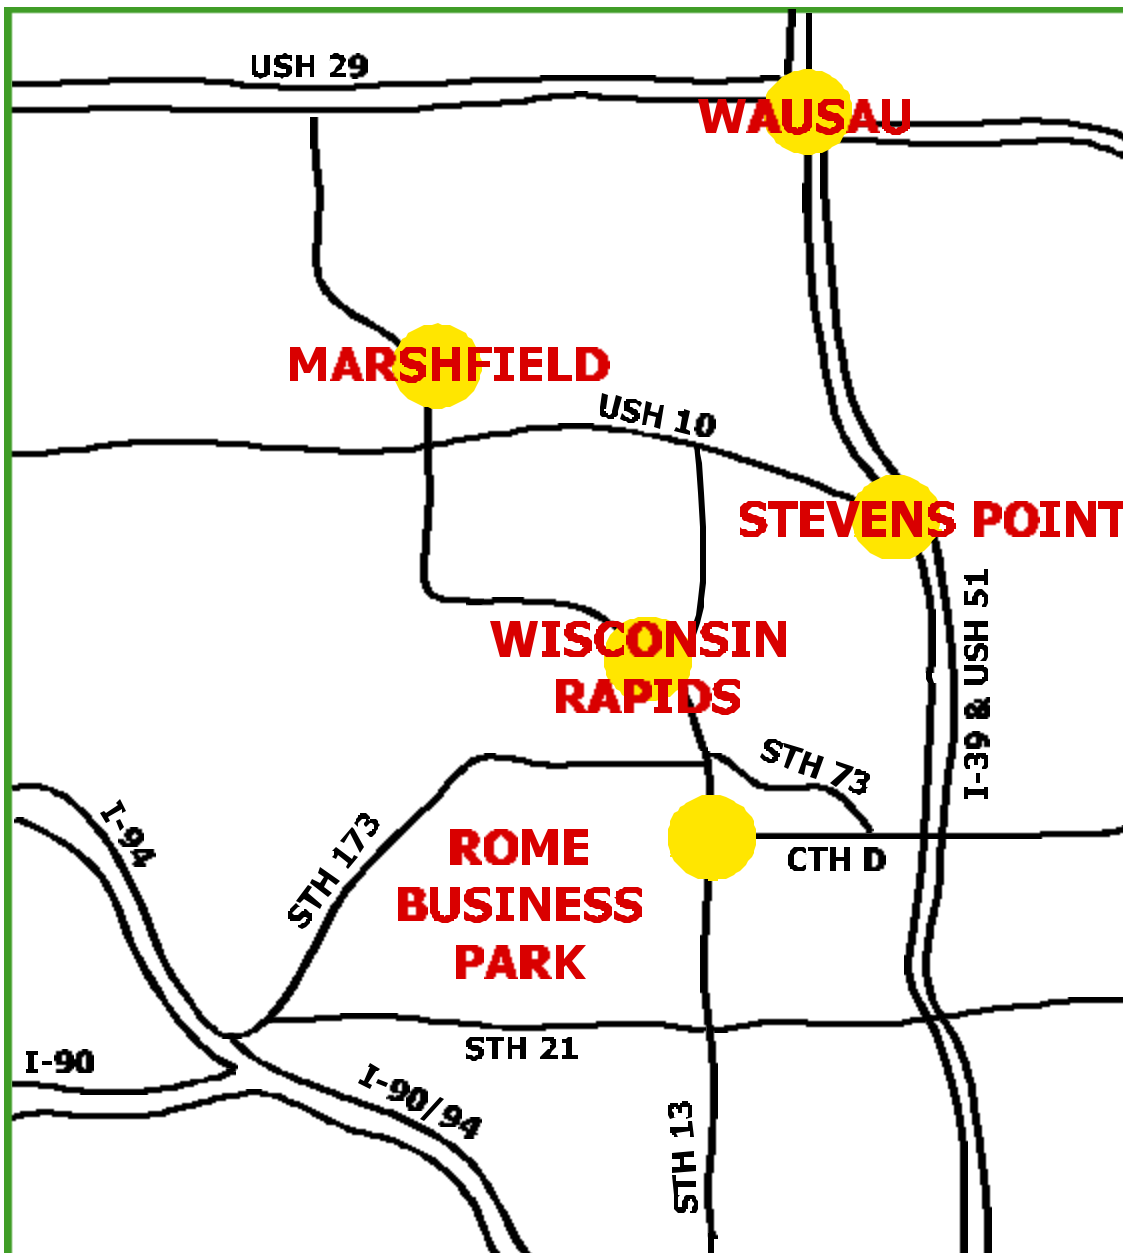

ROME BUSINESS CENTER TRANSPORTATION ACCESS

Distance To:

STH 13	0 Miles
I-39 & USH 51	12 Miles
I-90/94	50 Miles
STH 21	14 Miles
STH 73	6 Miles
USH 29	65 Miles